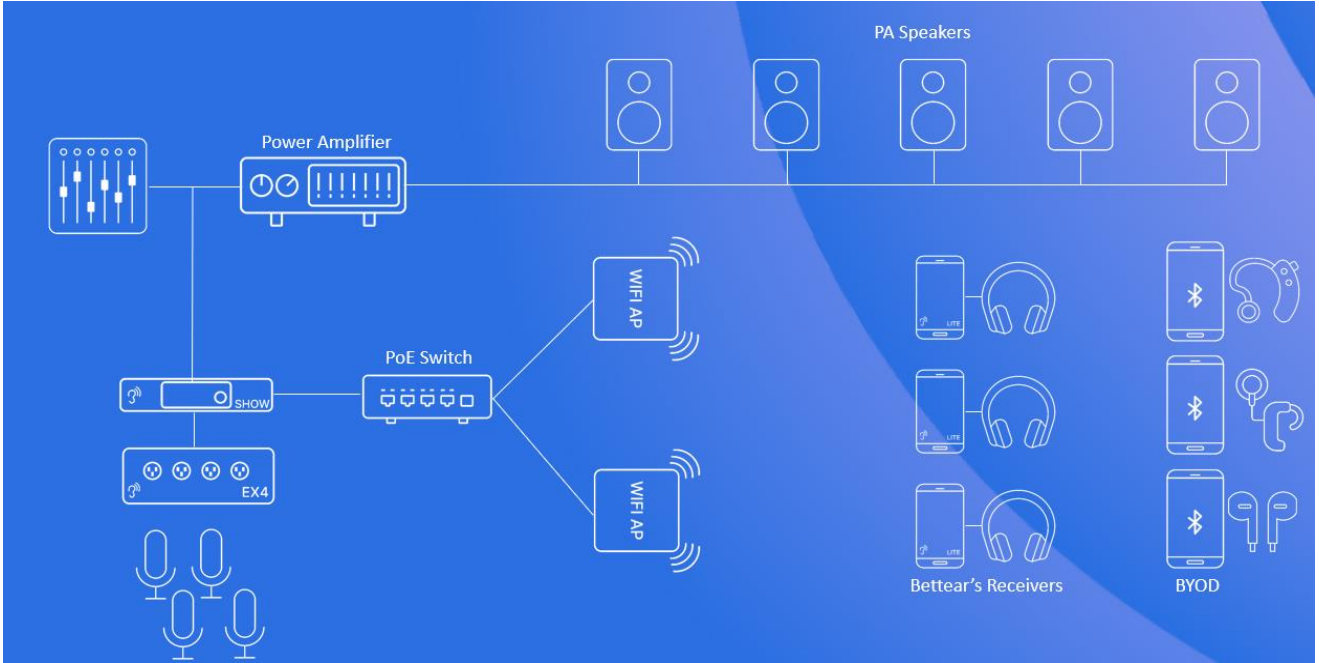

TYPICAL USE CASES: MULTIPLE ANALOG INPUTS STREAMED TO B-LITES