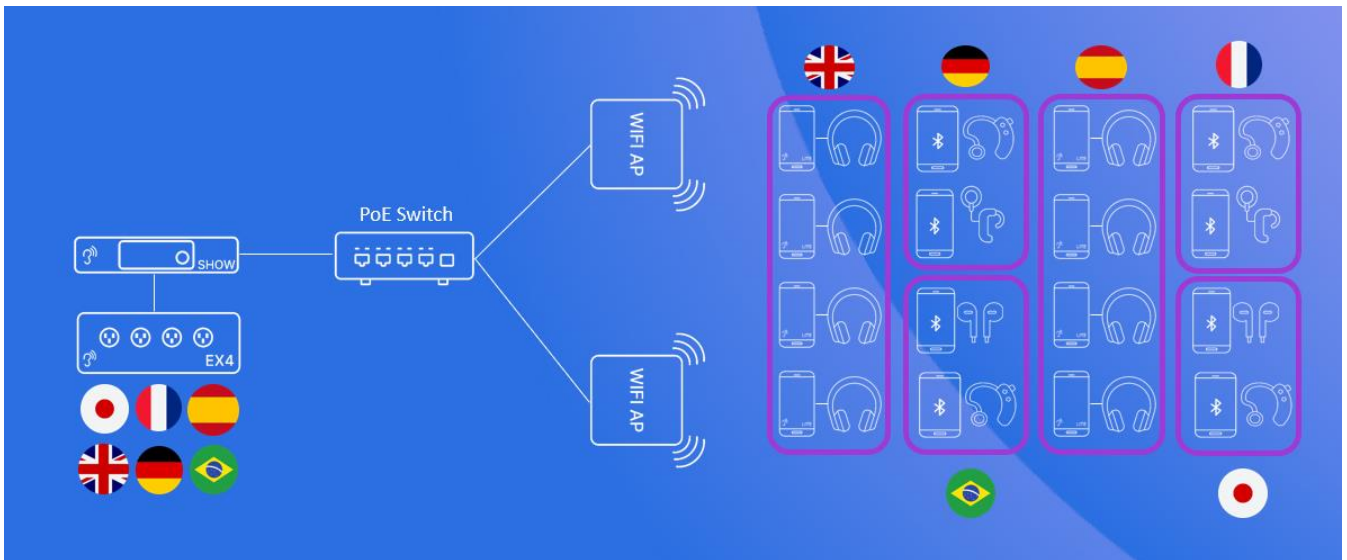

TYPICAL USE CASES: MULTIPLE ANALOG INPUTS STREAMED TO B-LITES